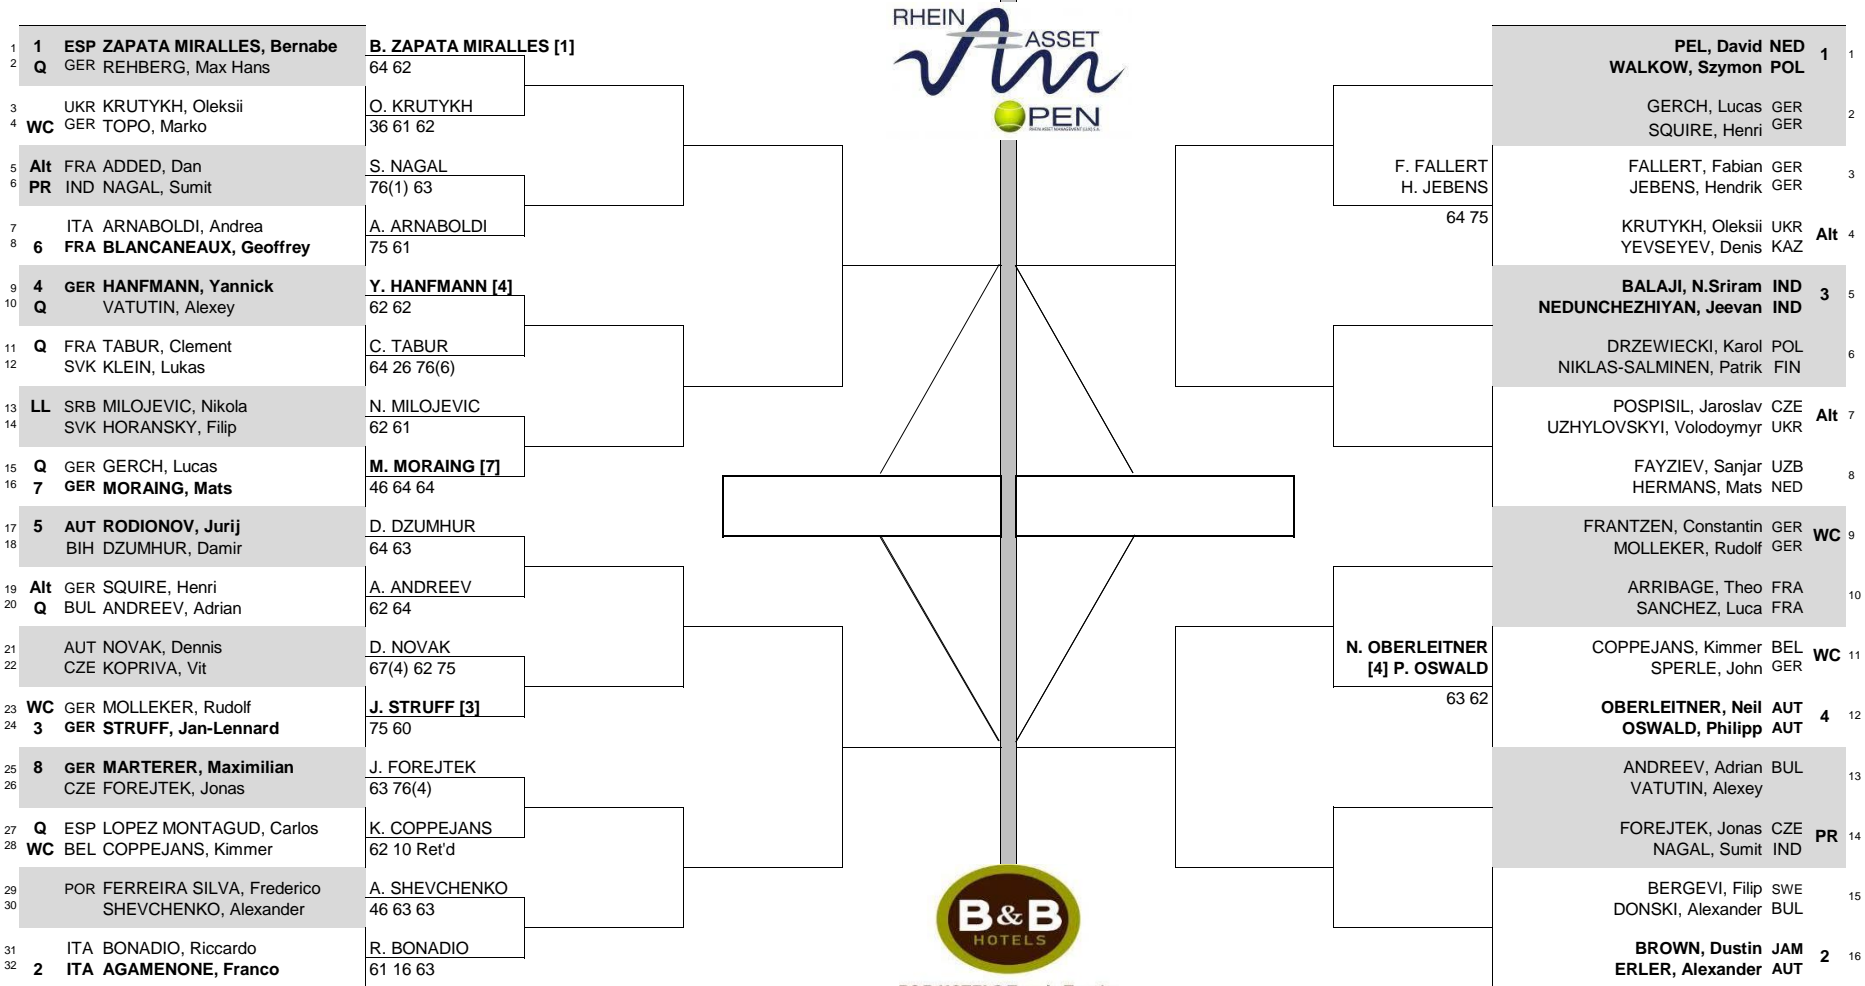

# RHEIN ASSET OPEN

**CITY, COUNTRY**  
Meerbusch, Germany

**TOURNAMENT DATES**  
8 – 14 AUGUST 2022

**SURFACE**  
Red Clay

**CATEGORY**  
Challenger 80

**PRIZE MONEY**  
€ 45,730

STATUS	NAT	MAIN DRAW SINGLES		MAIN DRAW DOUBLES		NAT	STATUS
--------	-----	-------------------	--	-------------------	--	-----	--------

B&B HOTELS Tennis Trophy

ATP, Inc. © Copyright 2019

SEEDED PLAYERS				ALTERNATES/LUCKY LOSERS				SEEDED TEAMS				ALTERNATES			
RANK	PRIZE MONEY	POINTS	RETIREMENTS/WALKOVERS	RANK	PRIZE MONEY (PER TEAM)	POINTS	RETIREMENTS/W.O.	RANK	PRIZE MONEY (PER TEAM)	POINTS	RETIREMENTS/W.O.	RANK	PRIZE MONEY (PER TEAM)	POINTS	RETIREMENTS/W.O.
1	€ 6,190	80	N. Milojevic (LL)	1	€ 2,670	80	O. Krutykh / D. Yevseyev	1	€ 2,670	80	O. Krutykh / D. Yevseyev	1	€ 2,670	80	O. Krutykh / D. Yevseyev
2	€ 3,650	50	V. Sachko (Illness)	2	€ 1,550	50	J. Postpisi / V. Uzhyloveskyi	2	€ 1,550	50	J. Postpisi / V. Uzhyloveskyi	2	€ 1,550	50	J. Postpisi / V. Uzhyloveskyi
3	€ 2,160	30	C. Lopez Montagud - Left Wrist	3	€ 930	30	F. Agamenone (Lower Back)	3	€ 930	30	F. Agamenone (Lower Back)	3	€ 930	30	F. Agamenone (Lower Back)
4	€ 1,260	16		4	€ 550	16	A. Paulson (Right Arm)	4	€ 550	16	A. Paulson (Right Arm)	4	€ 550	16	A. Paulson (Right Arm)
5	€ 730	7			€ 310	0			€ 310	0			€ 310	0	
6	€ 450	0													