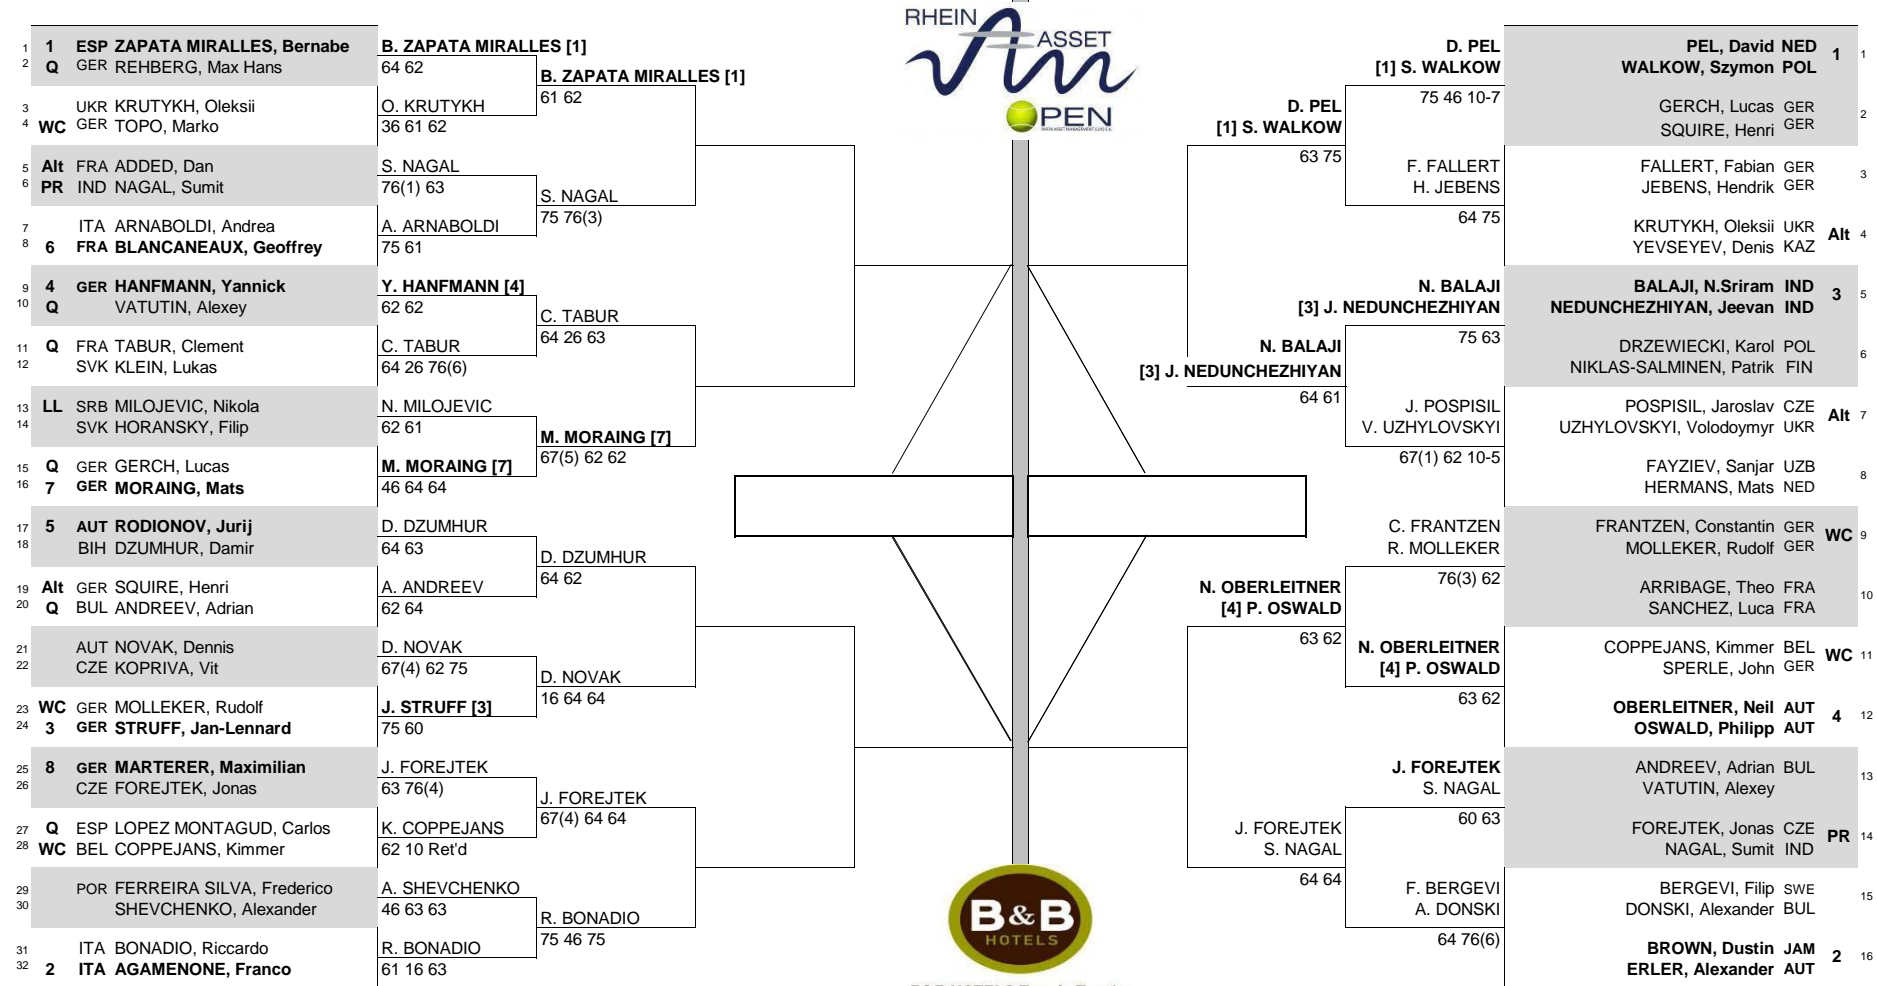

RHEIN ASSET OPEN

CITY, COUNTRY
Meerbusch, Germany

TOURNAMENT DATES
8 – 14 AUGUST 2022

SURFACE
Red Clay

CATEGORY
Challenger 80

PRIZE MONEY
€ 45,730

STATUS	NAT	MAIN DRAW SINGLES		MAIN DRAW DOUBLES		NAT	STATUS
--------	-----	-------------------	--	-------------------	--	-----	--------

SEEDED PLAYERS				ALTERNATES/LUCKY LOSERS				WITHDRAWALS				SEEDED TEAMS				ALTERNATES				RETIREMENTS/W.O.			
RANK	PRIZE MONEY	POINTS	ALTERNATES/LUCKY LOSERS	WITHDRAWALS	SEEDED TEAMS	RANK	PRIZE MONEY (PER TEAM)	POINTS	ALTERNATES	RETIREMENTS/W.O.													
1	€ 6,190	80	N. Mijovic (LL)	V. Sachko (Illness)	1	€ 2,670	80	O. Krutykh / D. Yevseyev															
2	€ 3,650	50	D. Added (Alt)		2	€ 1,550	50	J. Postpisl / V. Uzhylovskiy															
3	€ 2,160	30	H. Squire (Alt)		3	€ 930	30																
4	€ 1,260	16			4	€ 550	16	WITHDRAWALS															
5	€ 730	7				€ 310	0	F. Agamenone (Lower Back)															
6	€ 450	0					0	A. Paulson (Right Arm)															