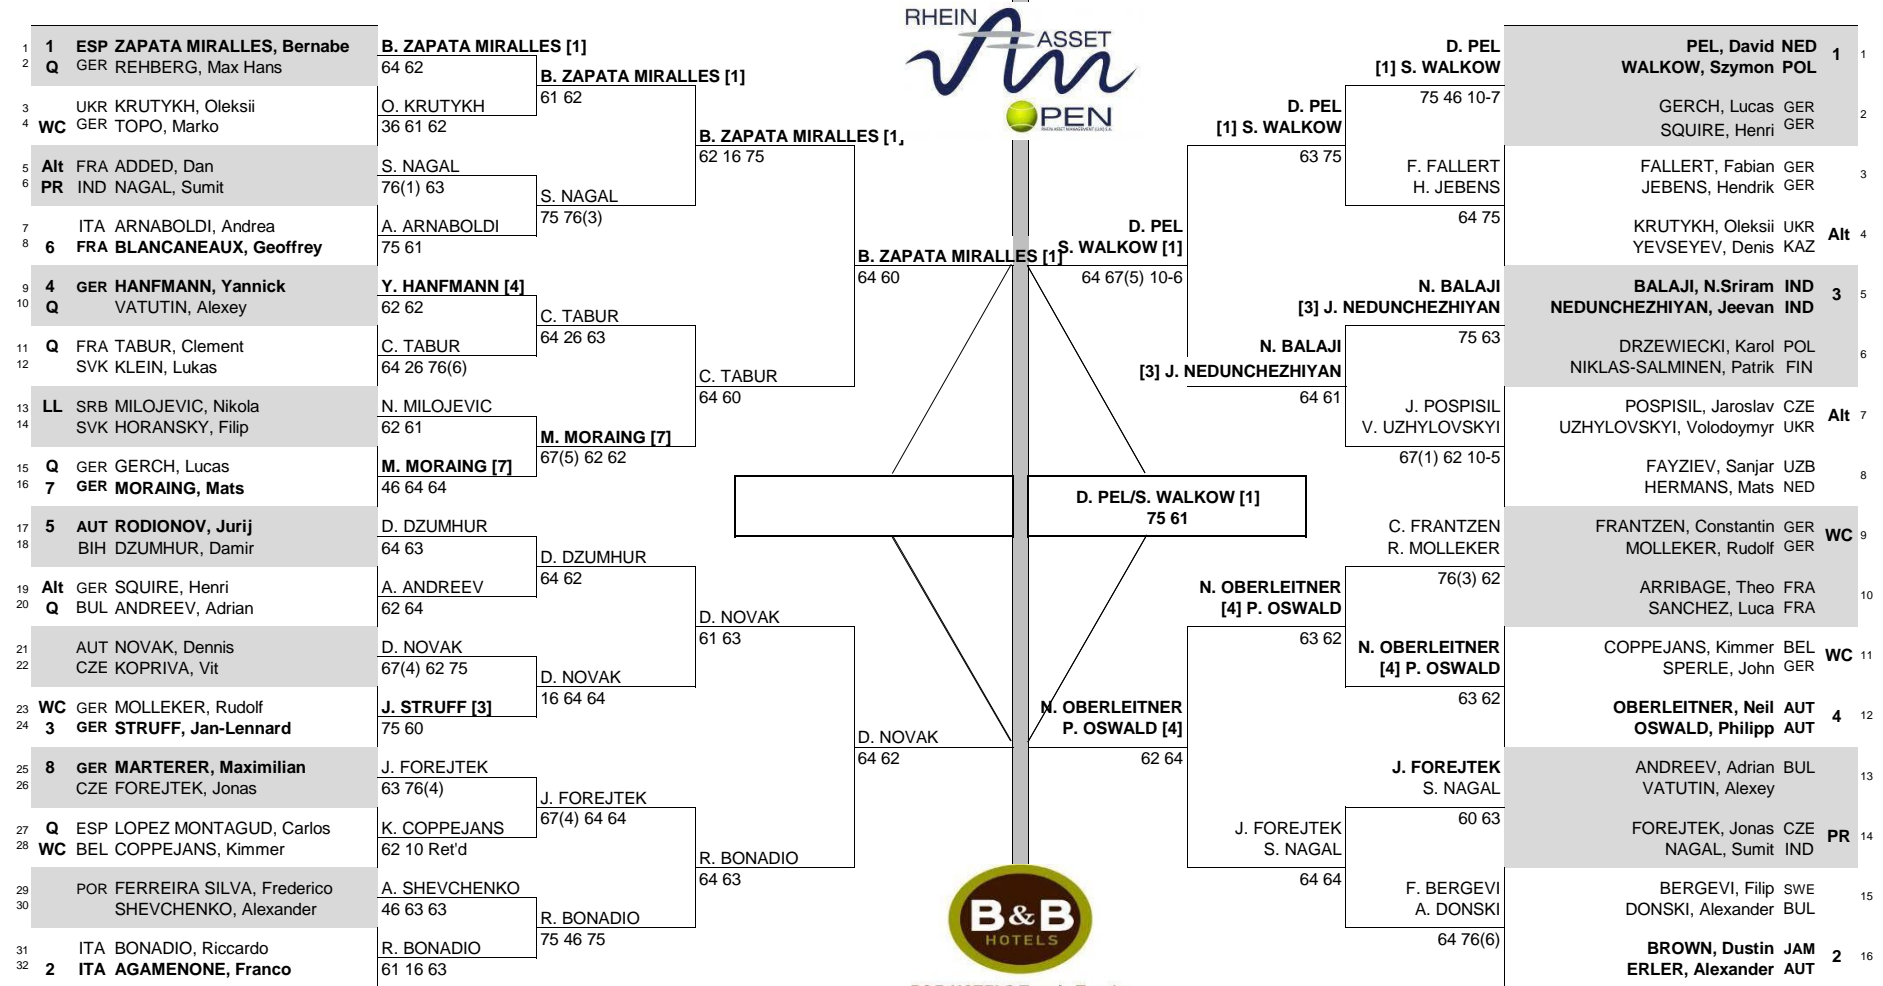

RHEIN ASSET OPEN

CITY, COUNTRY
Meerbusch, Germany

TOURNAMENT DATES
8 – 14 AUGUST 2022

SURFACE
Red Clay

CATEGORY
Challenger 80

PRIZE MONEY
€ 45,730

STATUS	NAT	MAIN DRAW SINGLES		MAIN DRAW DOUBLES		NAT	STATUS
--------	-----	-------------------	--	-------------------	--	-----	--------

B&B HOTELS Tennis Trophy

SEEDED PLAYERS				ALTERNATES/LUCKY LOSERS				SEEDED TEAMS				ALTERNATES			
RANK	PRIZE MONEY	POINTS	RETIREMENTS/WALKOVERS	RANK	PRIZE MONEY (PER TEAM)	POINTS	RETIREMENTS/W.O.	RANK	PRIZE MONEY	POINTS	RETIREMENTS/W.O.	RANK	PRIZE MONEY	POINTS	RETIREMENTS/W.O.
1	€ 6,190	80	C. Lopez Montagud - Left Wrist	1	€ 2,670	80	O. Krutykh / D. Yevseyev	1	€ 2,670	80	O. Krutykh / D. Yevseyev	1	€ 2,670	80	O. Krutykh / D. Yevseyev
2	€ 3,650	50	V. Sachko (Illness)	2	€ 1,550	50	J. Postpisl / V. Uzhylovskiy	2	€ 1,550	50	J. Postpisl / V. Uzhylovskiy	2	€ 1,550	50	J. Postpisl / V. Uzhylovskiy
3	€ 2,160	30		3	€ 930	30		3	€ 930	30		3	€ 930	30	
4	€ 1,260	16		4	€ 550	16		4	€ 550	16		4	€ 550	16	
5	€ 730	7			€ 310	0			€ 310	0			€ 310	0	
6	€ 450	0													